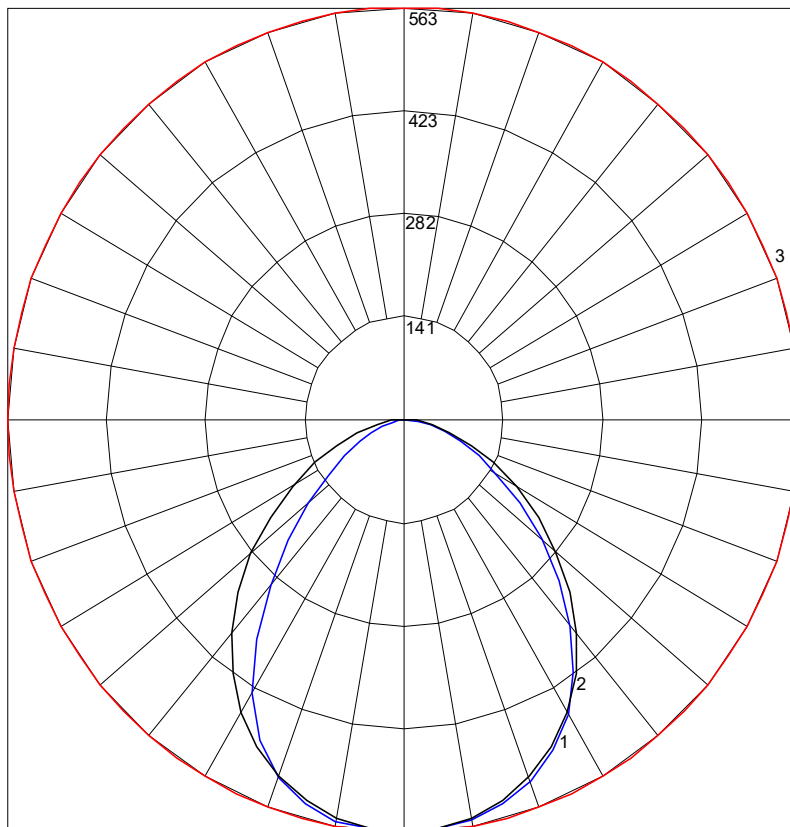

Construction: extruded 6063T-5 aluminum base and cover with .060 nominal wall thickness, aluminum end caps with no visible fasteners, extruded high impact frosted acrylic lens.

Voltage: Equipped with integral, electronic 120/277v LED driver, FCC Title 47 Part 15 compliant.

Polar graph for: 13LN40K48-2-3

STANDARD FIXTURES		
LENGTH	WATTAGE	LUMENS
12"	7.9	456
24"	10.4	652
36"	14.6	1056
48"	17.5	1304

HIGH LEVEL FIXTURES		
LENGTH	WATTAGE	LUMENS
12"	11	630
24"	15.5	913
36"	20.4	1480
48"	24.5	1826