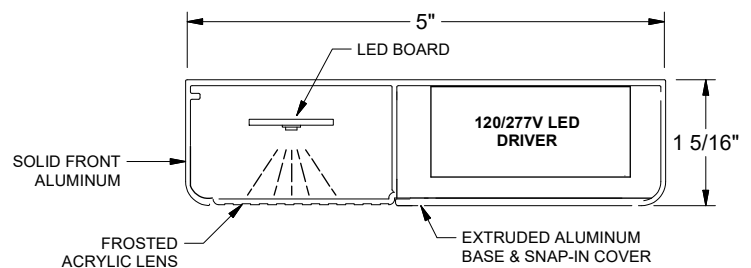

13L SERIES LED UNDER CABINET LUMINAIRE WITH SOLID FRONT SPEC GRADE / MADE IN USA

Type: _____

LED UNDER CABINET

FEATURES and BENEFITS

- **Applications:** health care, educational, labs, residential, offices, and government applications etc.
- **Energy efficient:** Significant energy savings when compared to a fluorescent fixture.
- **Lumens:** The 'N' (Normal) light output is approximately equivalent to a fluorescent T8, 'H' (High) output is approximately 40% more light, 'V' (Very high) for when considerably more light is needed; consult factory for custom lumen targets higher or lower.
- **Housing:** Satin anodized aluminum, or powder coat white finish is standard, anti-microbial option available. Feed end caps standard with 7/8" hole to accept standard 1/2" trade size connectors.
- **Dimming:** Three dimming options to choose from: Phase/Triac, 10% 0-10V, and 1% 0-10V.
- Light leak gaskets virtually eliminate light leak from ends.
- The factory will be happy to discuss all of your special requests.
- 30K, 35K, 40K, and 50K Color temp. LED's are available.(35 or 40K usually has quickest ship time)
- **Proudly made in USA.**